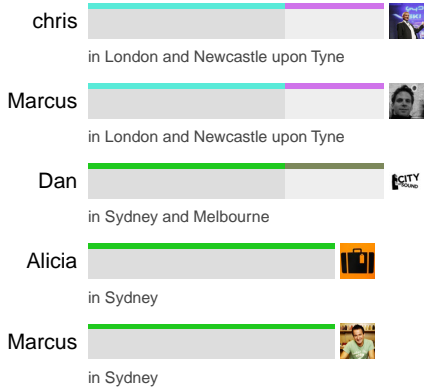

2008 Personal annual report for Duncan Wilson

You took 17 trips in 2008, which added up to 50,258 km or 13% of the distance to the moon.

In 2008, you mostly coincided with:

In 2008, you spent

You have 19 travellers in your network. They travelled a total of 1,095,379 km in 2008, and everyone on Dopplr travelled a total of 1331.4 million km or 8.9 AU in 2008: the approximate distance to Saturn from the Earth as of January 2009.

Your personal velocity for 2008 was 5.73 km/h, which is about the same as a duck.

The 5 most popular cities in your network are New York, San Francisco, London, Brisbane and Melbourne.

The furthest distance you travelled was to San Francisco (12,669 km from Melbourne), which is the 3rd most popular city on Dopplr. The shortest distance you travelled was to Old Windsor (32 km from London).

You spent the longest in Middlesbrough, Aoifebeefah Bones has a tip: The Dickens in coffee shop have free wi-fi and it is close to the university, otherwise try Elliotts on Linthorpe Road See more on the city page for Middlesbrough on Dopplr.